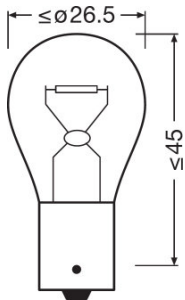

Product datasheet

Technical data

Product information

Order reference	7507
Application (Category and Product specific)	Auxiliary lamp

Electrical data

Power input	25 W
Nominal voltage	12.0 V
Nominal wattage	21.00 W
Test voltage	13.5 V
Power input tolerance	±6 %

Photometrical data

Luminous flux	280 lm
Luminous flux tolerance	±20 %

Dimensions & weight

Diameter	25.0 mm
Product weight	8.00 g
Length	52.6 mm

Lifespan

Lifespan B3	250 h
Lifespan Tc	500 h

Additional product data